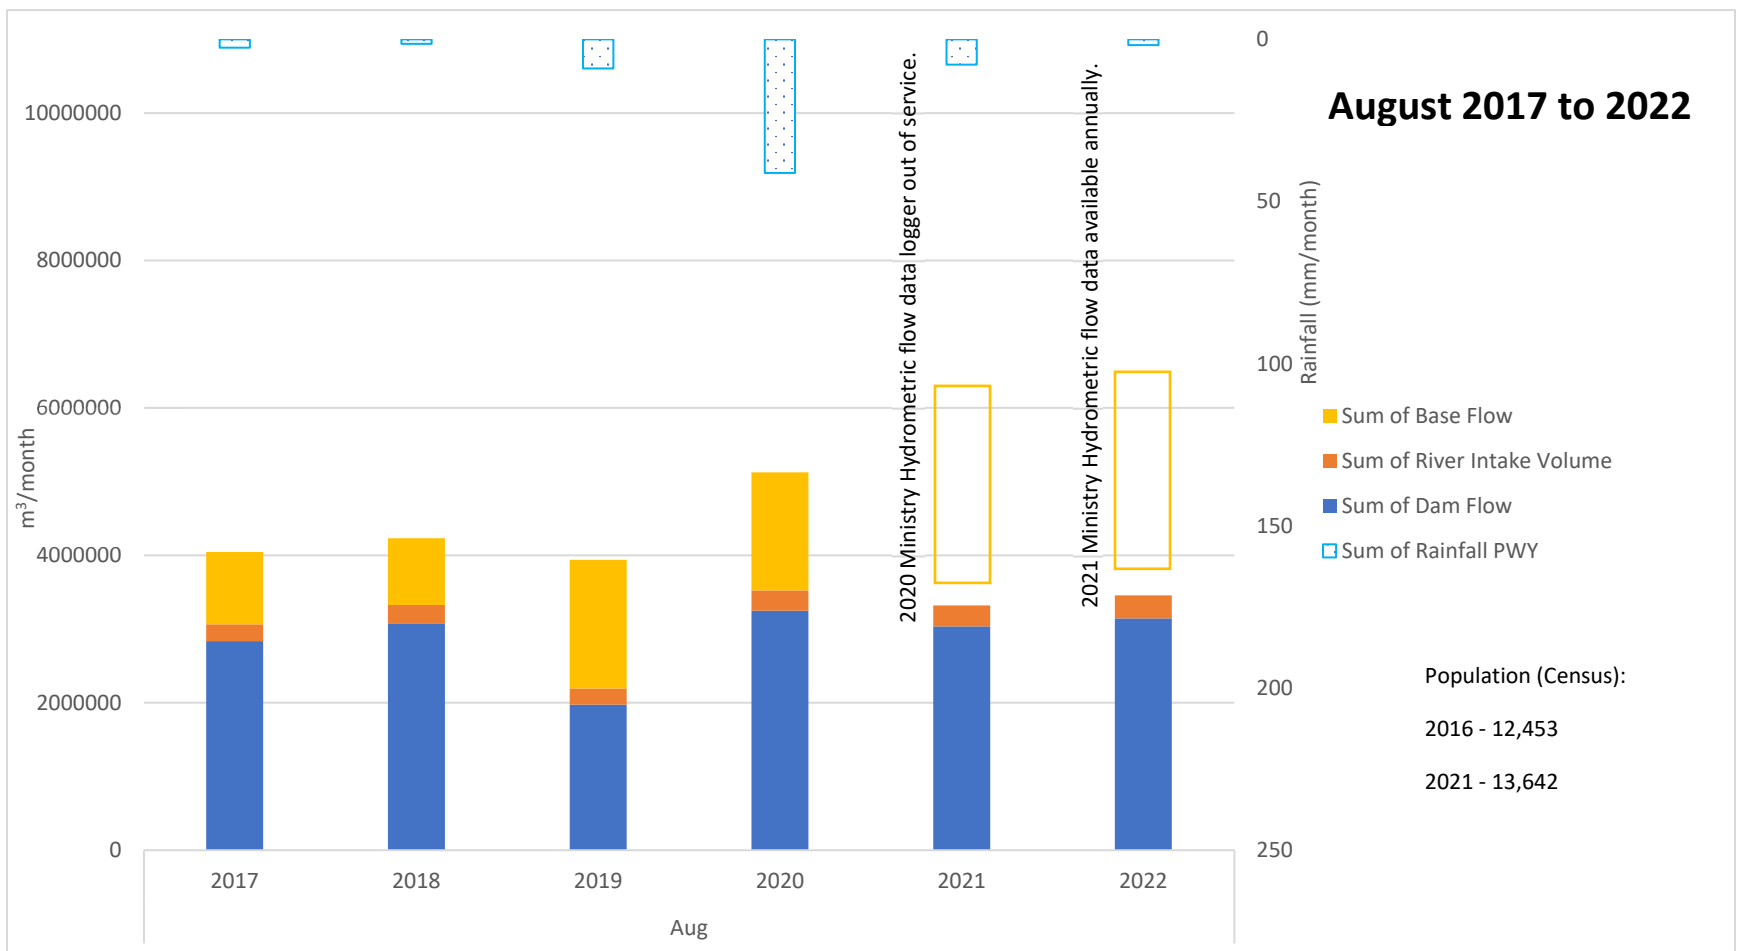

Englishman River Flow and Rainfall

Englishman River Flow and Rainfall