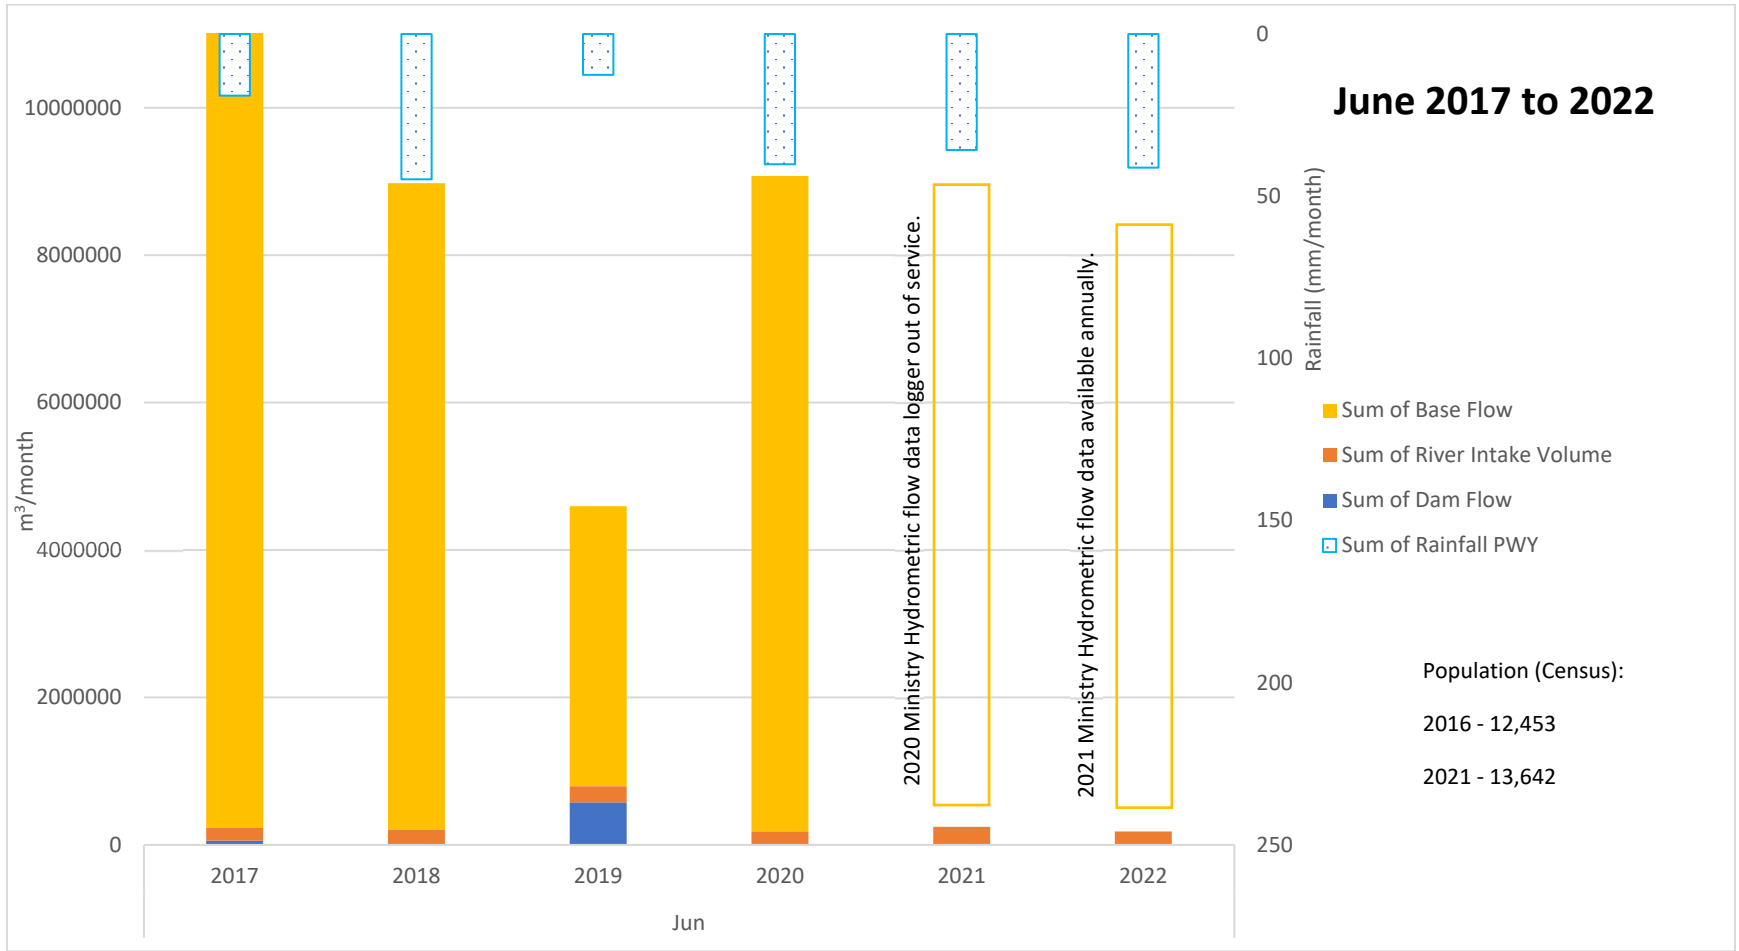

Englishman River Flow and Rainfall

Englishman River Flow and Rainfall