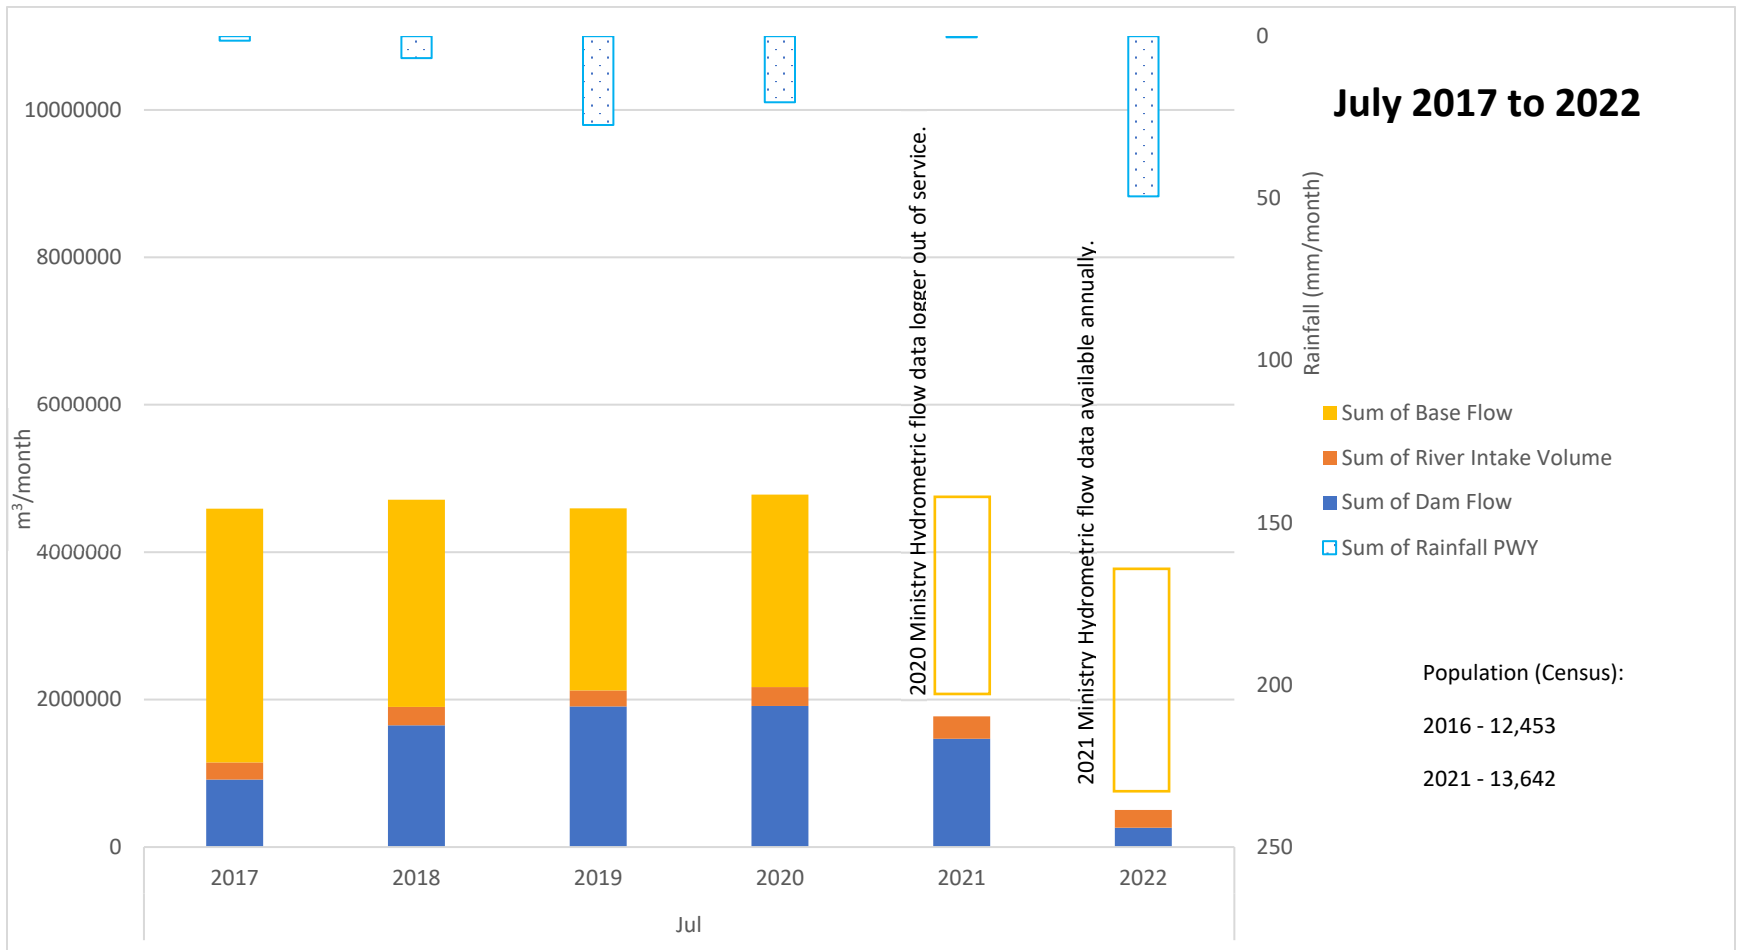

Englishman River Flow and Rainfall

Englishman River Flow and Rainfall