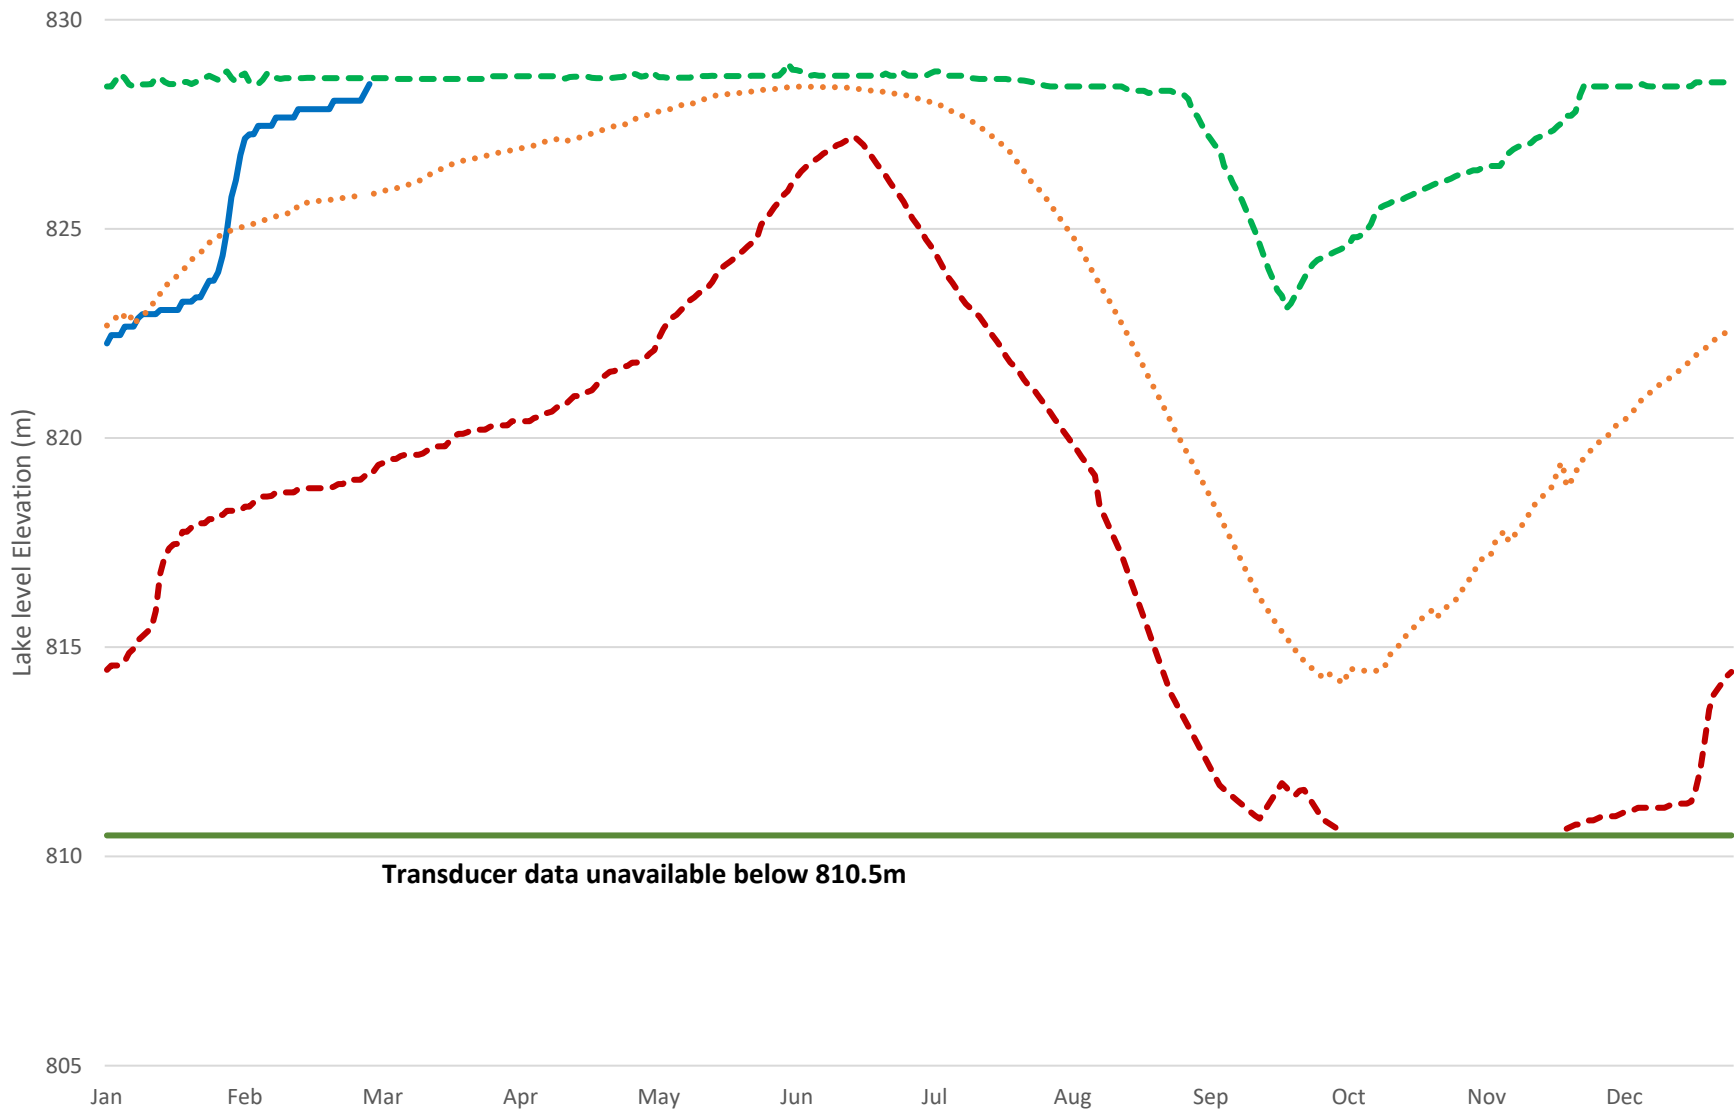

# Arrowsmith Dam Lake Level

Transducer data unavailable below 810.5m

— 2024      - - - Historical Maximum 2003-2023      - - - Historical Minimum 2003-2023      . . . Average 2003 to 2023